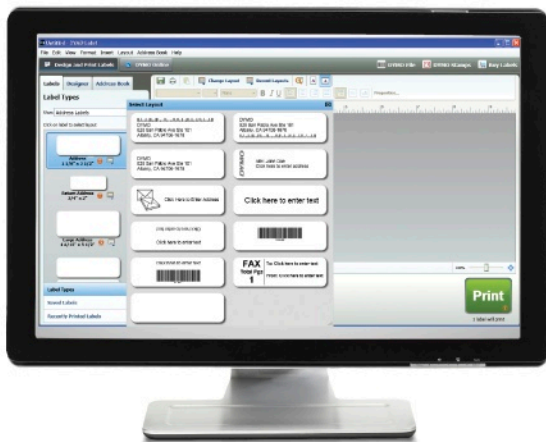

DYMO

LabelWriter® 450 Twin Turbo

Dual Roll Label and Postage Printer For PC and MAC®

Double your label capacity and mailing efficiency

LabelWriter® 450 Twin Turbo Features:

- 1 Increase productivity by having two rolls of labels to print at all times— perfect for printing address labels and DYMO Stamps® Postage without swapping rolls
- 2 Eliminate the hassle of printing sheet labels through a desktop printer
- 3 Fast. Prints up to 71 labels per minute*
- 4 Print U.S. Postal Service®-approved postage in seconds with DYMO Stamps® Postage. Pay as you go with no monthly fee and no contract commitments**
- 5 No expensive ink or toner needed
- 6 Sleek, compact design fits in any modern workplace

Package Includes:

- LabelWriter® 450 Twin Turbo
- Software
- USB Cable
- Cleaning Card
- AC Power Adapter & Cable
- User Guide
- Quick Start Guide
- Starter Rolls of Labels
- Starter Rolls of Stamps

DYMO® Productivity Software

QuickPrint Widget Print a single label fast and easy, whenever you want

DYMO Stamps® Postage Print U.S. Postal Service®-approved postage directly from your desktop with no monthly fee**

Address Fixer™ Check and correct addresses. You can also verify ZIP+4® codes***

*** Internet connection required

**** Windows only; requires scanner with document feeder. Scans up to a maximum of 200 pages per month.

The full LabelWriter® Line up

LabelWriter® 450

Fast, smart label printing for any budget
Print basic labels for envelopes, packages, files, inventory, barcode and more at speeds up to 51 labels per minute.*